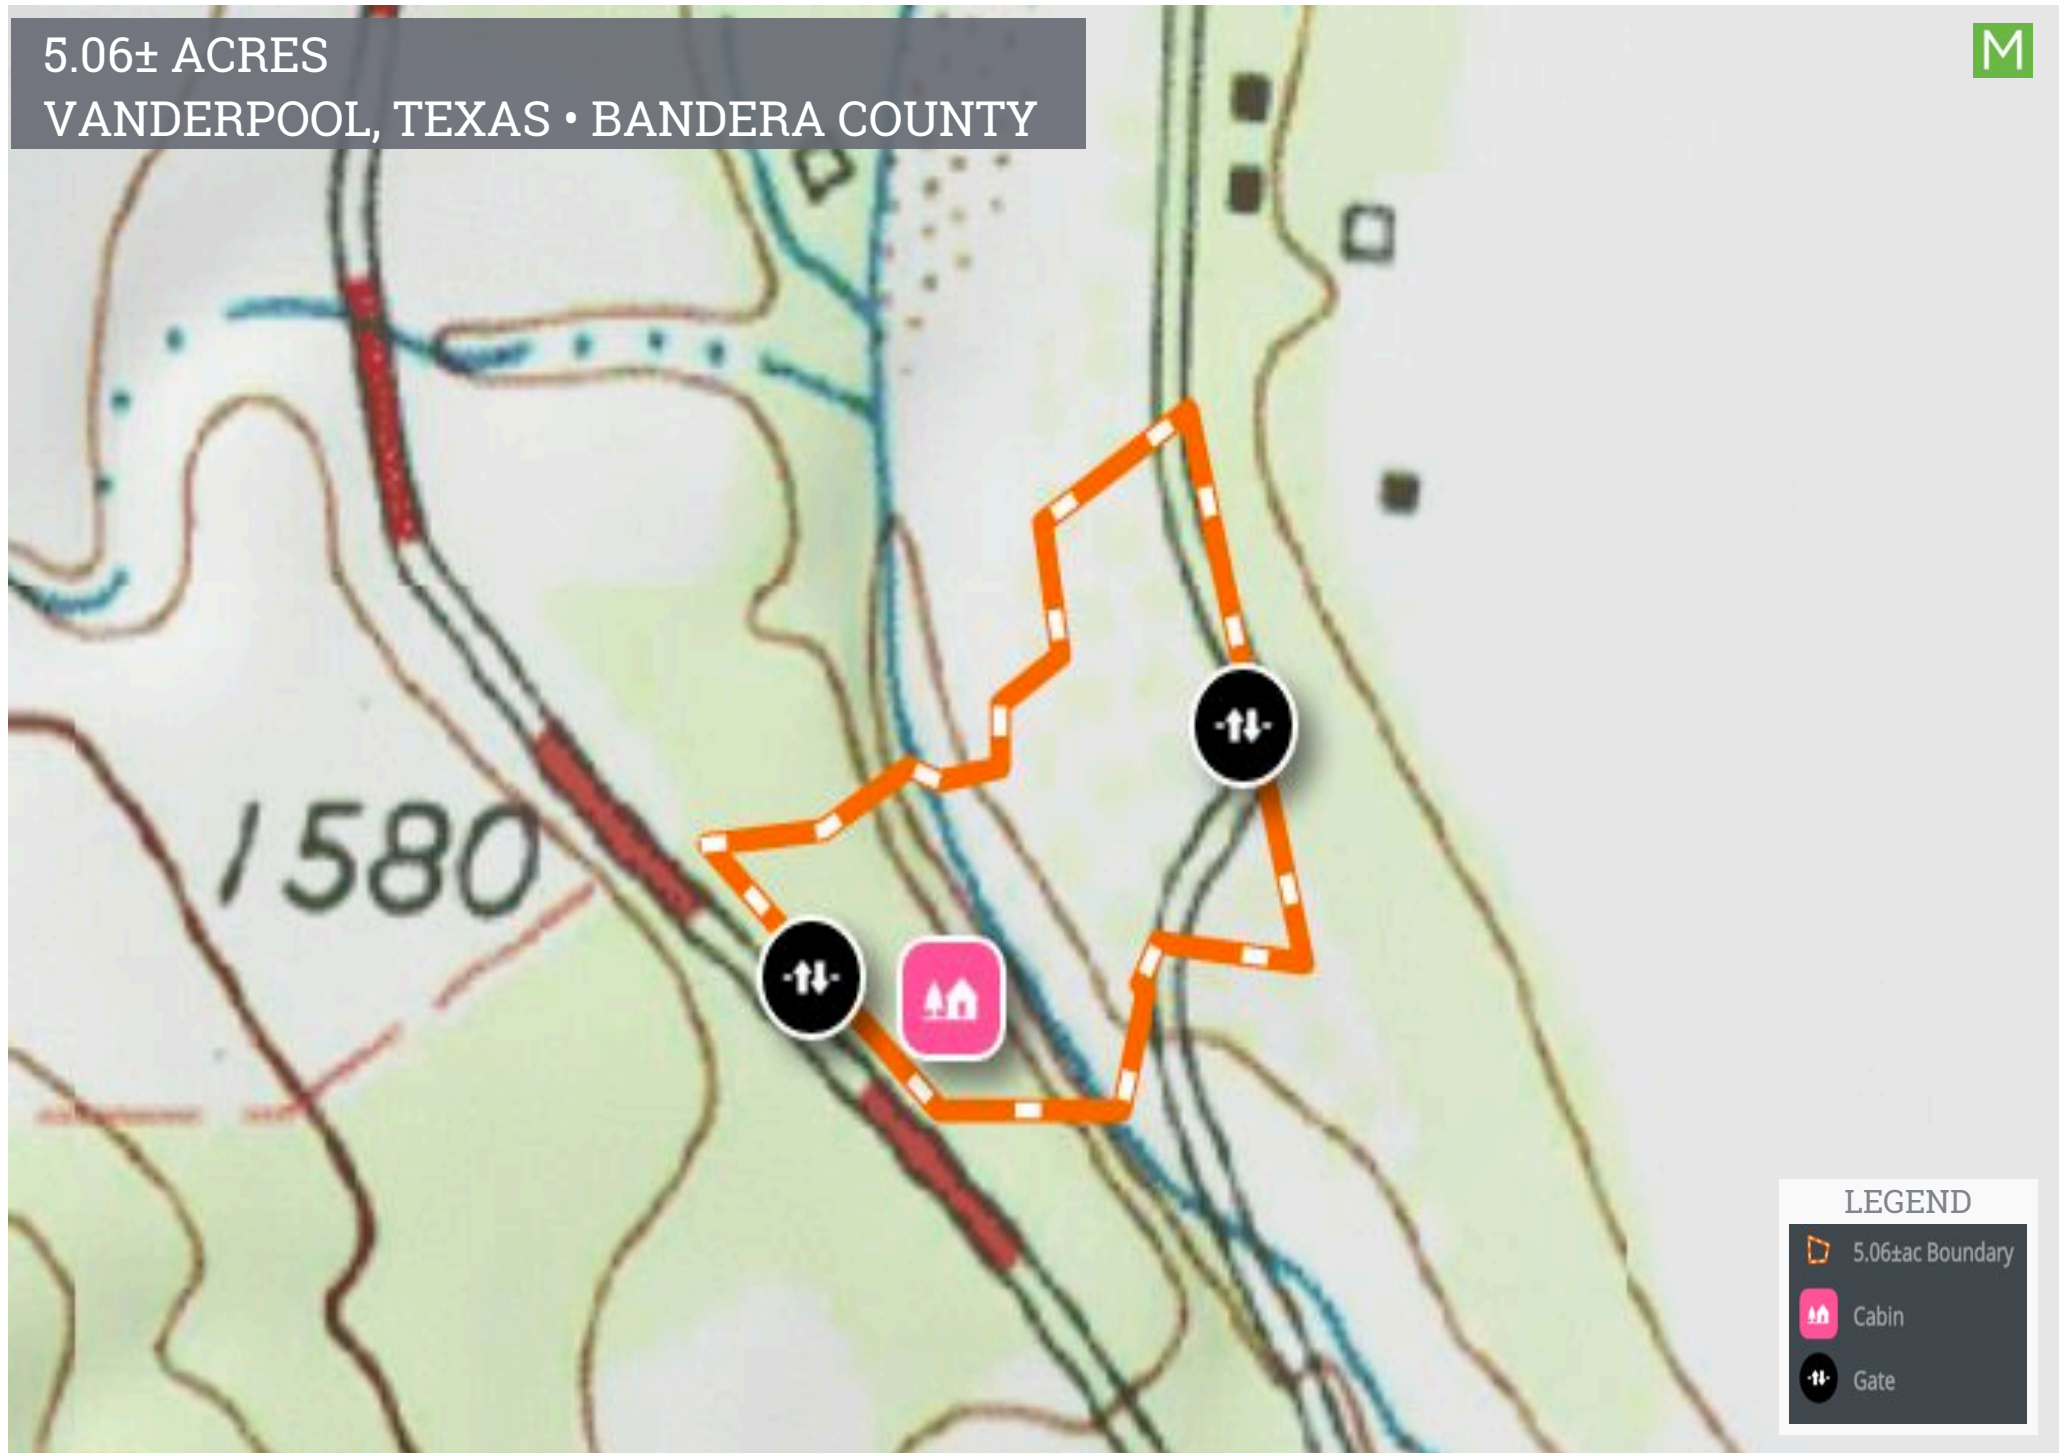

5.06± ACRES
VANDERPOOL, TEXAS • BANDERA COUNTY

LEGEND

- 5.06±ac Boundary
- Cabin
- Gate

Lines and Acreage on aerial are approximate and may not represent exact boundary lines. Property is subject to survey.