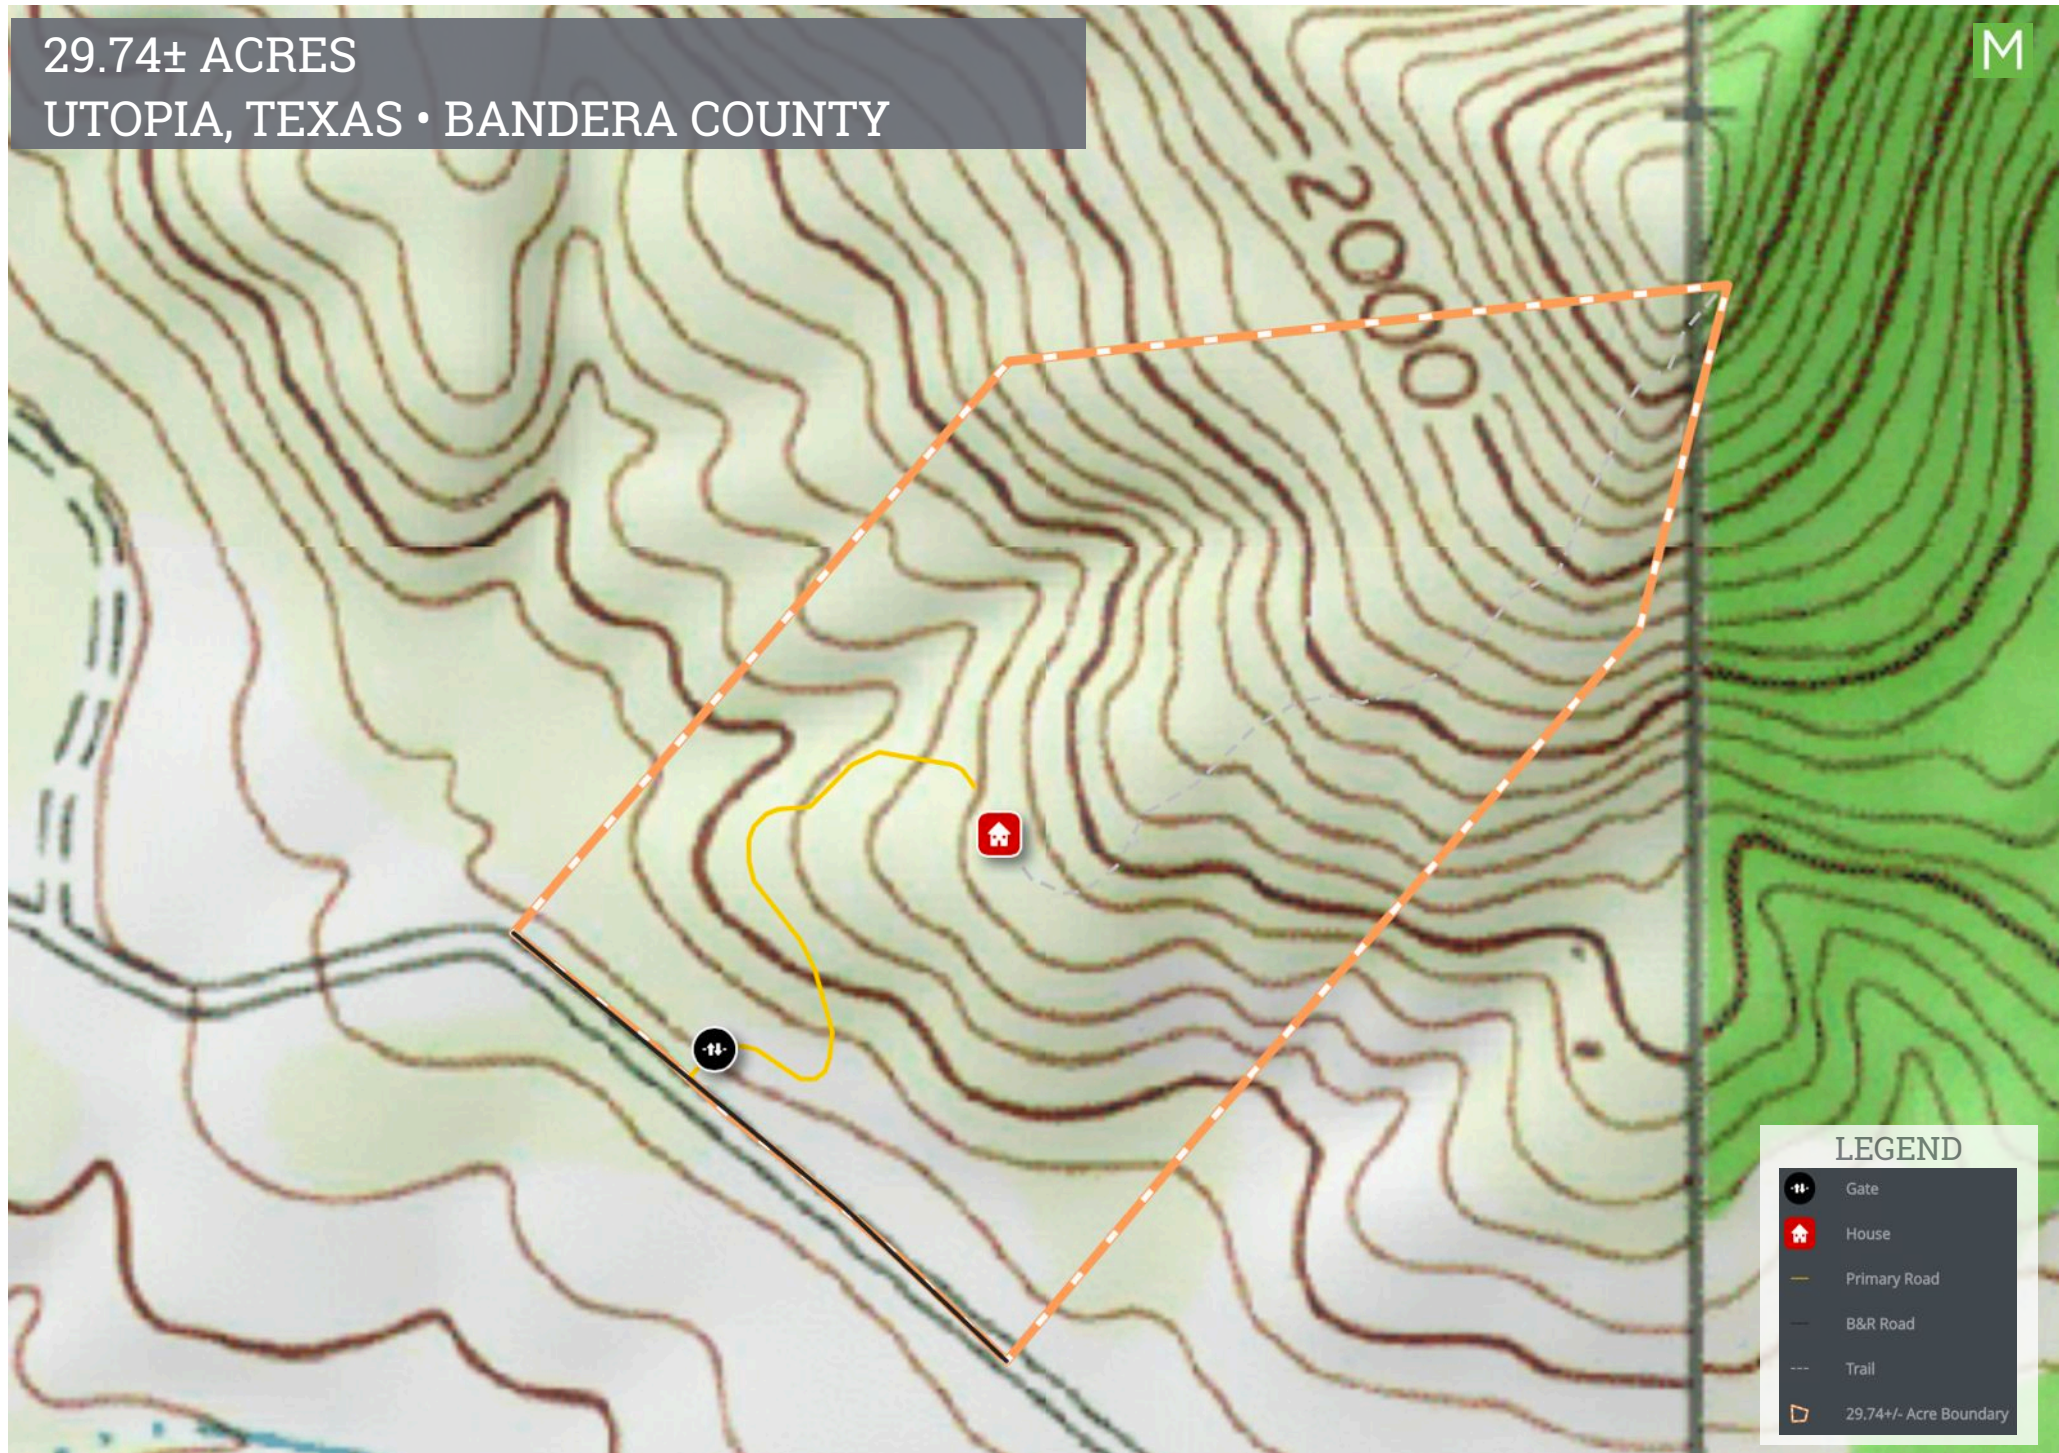

29.74± ACRES
UTOPIA, TEXAS • BANDERA COUNTY

M

LEGEND

- Gate
- House
- Primary Road
- B&R Road
- Trail
- 29.74± Acre Boundary

Lines and Acreage on aerial are approximate and may not represent exact boundary lines. Property is subject to survey.