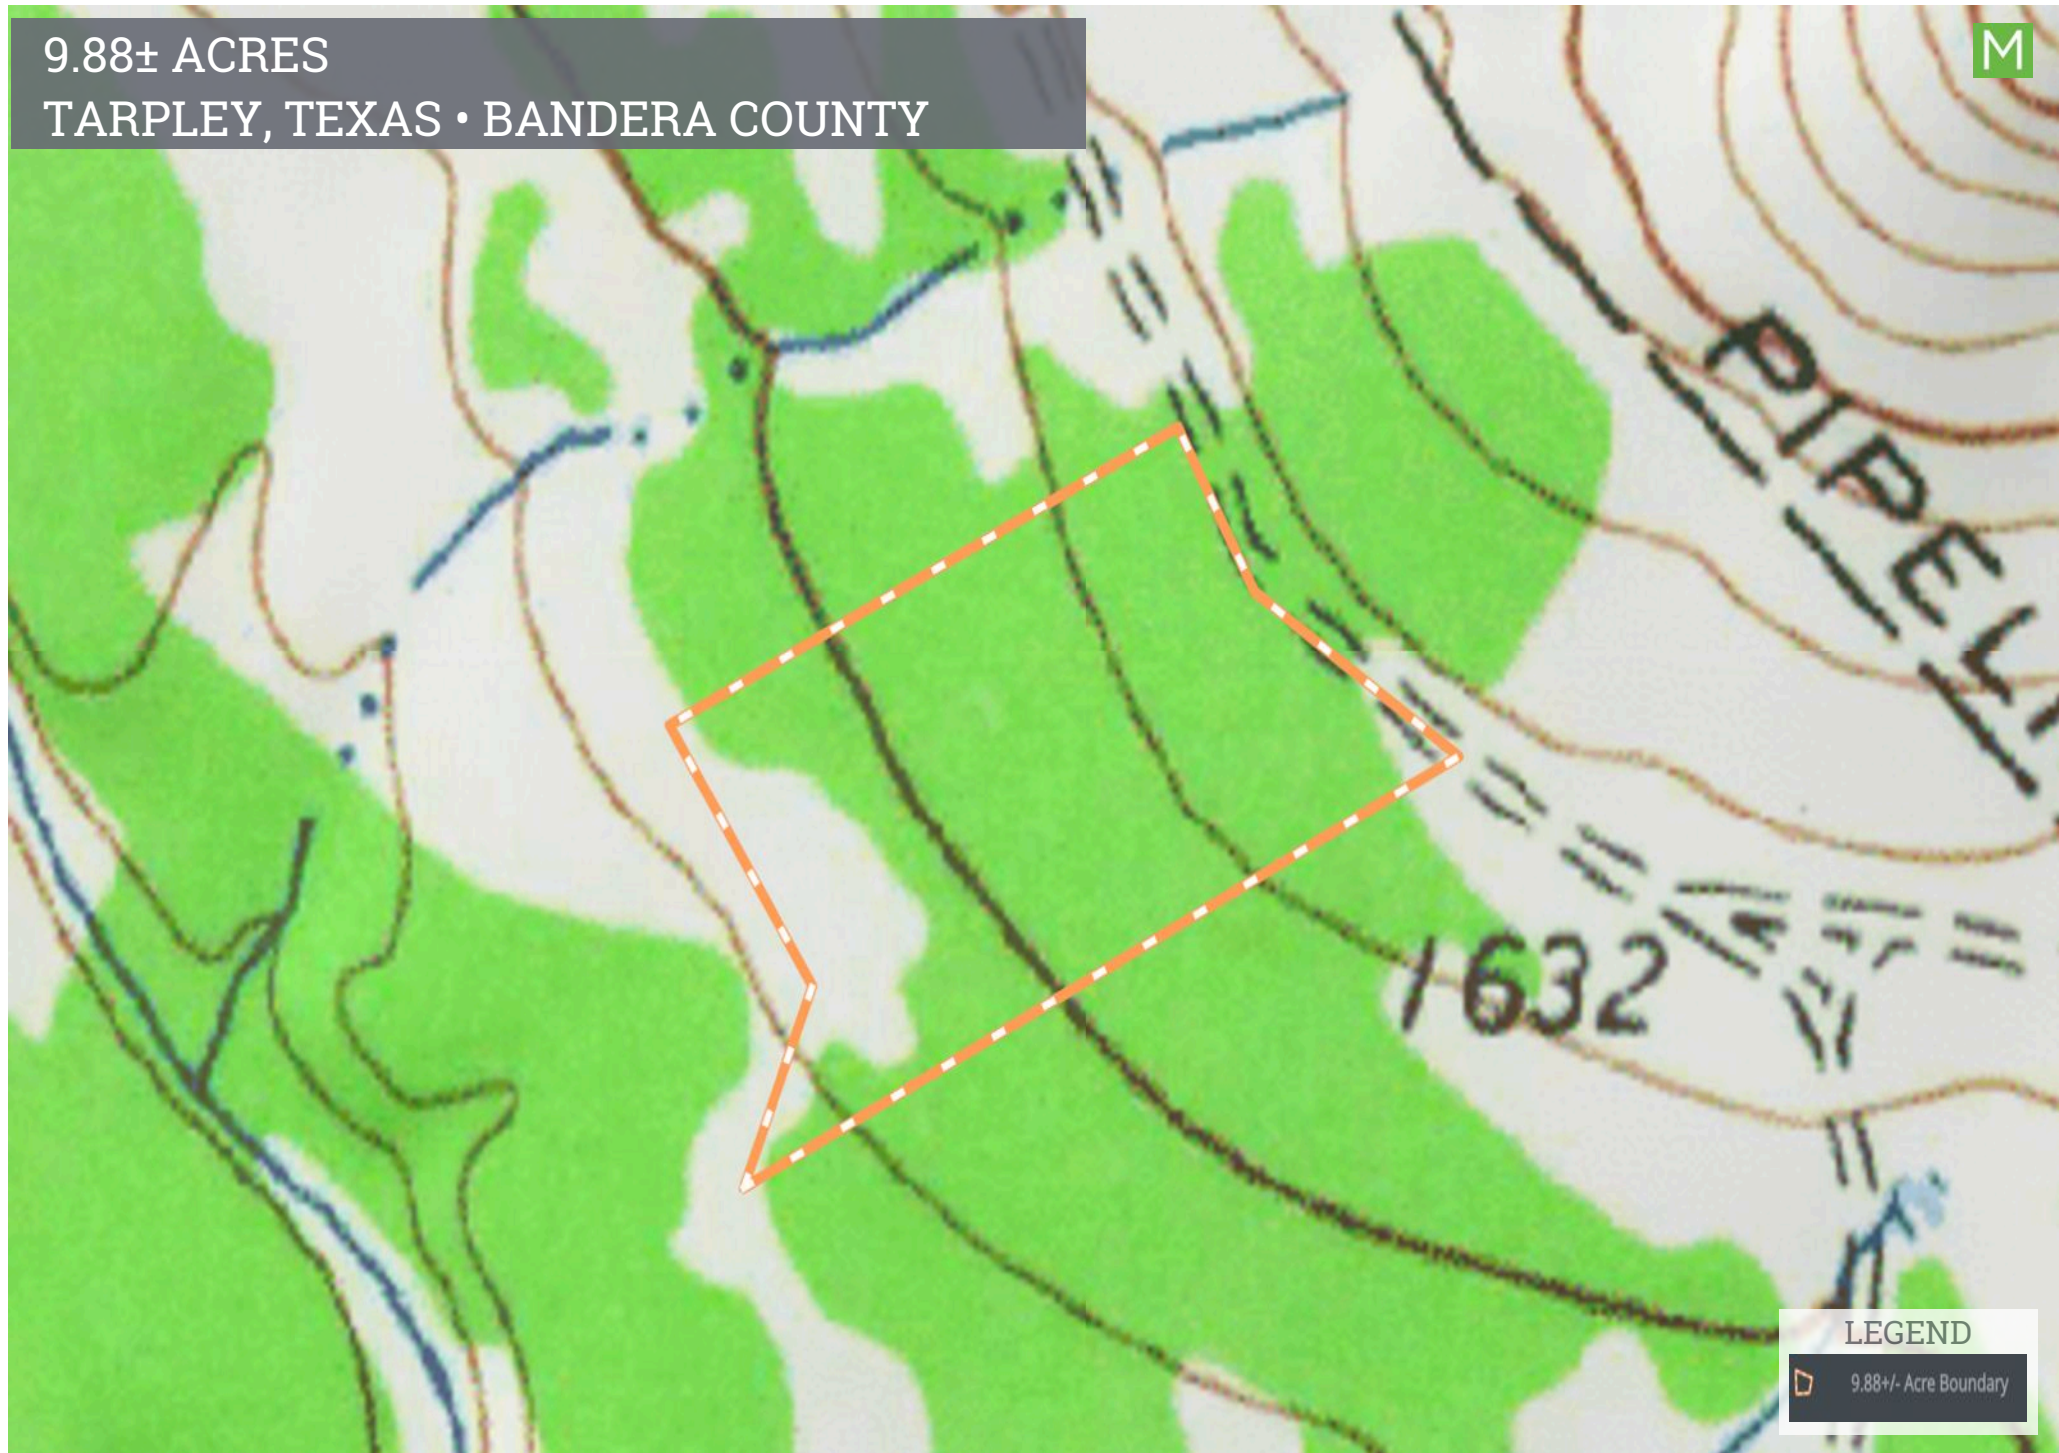

9.88± ACRES

TARPLEY, TEXAS • BANDERA COUNTY

M

LEGEND

-  9.88±/- Acre Boundary

Lines and Acreage on aerial are approximate and may not represent exact boundary lines. Property is subject to survey.

BowndsRealtors.com

'Let us show you... Texas'