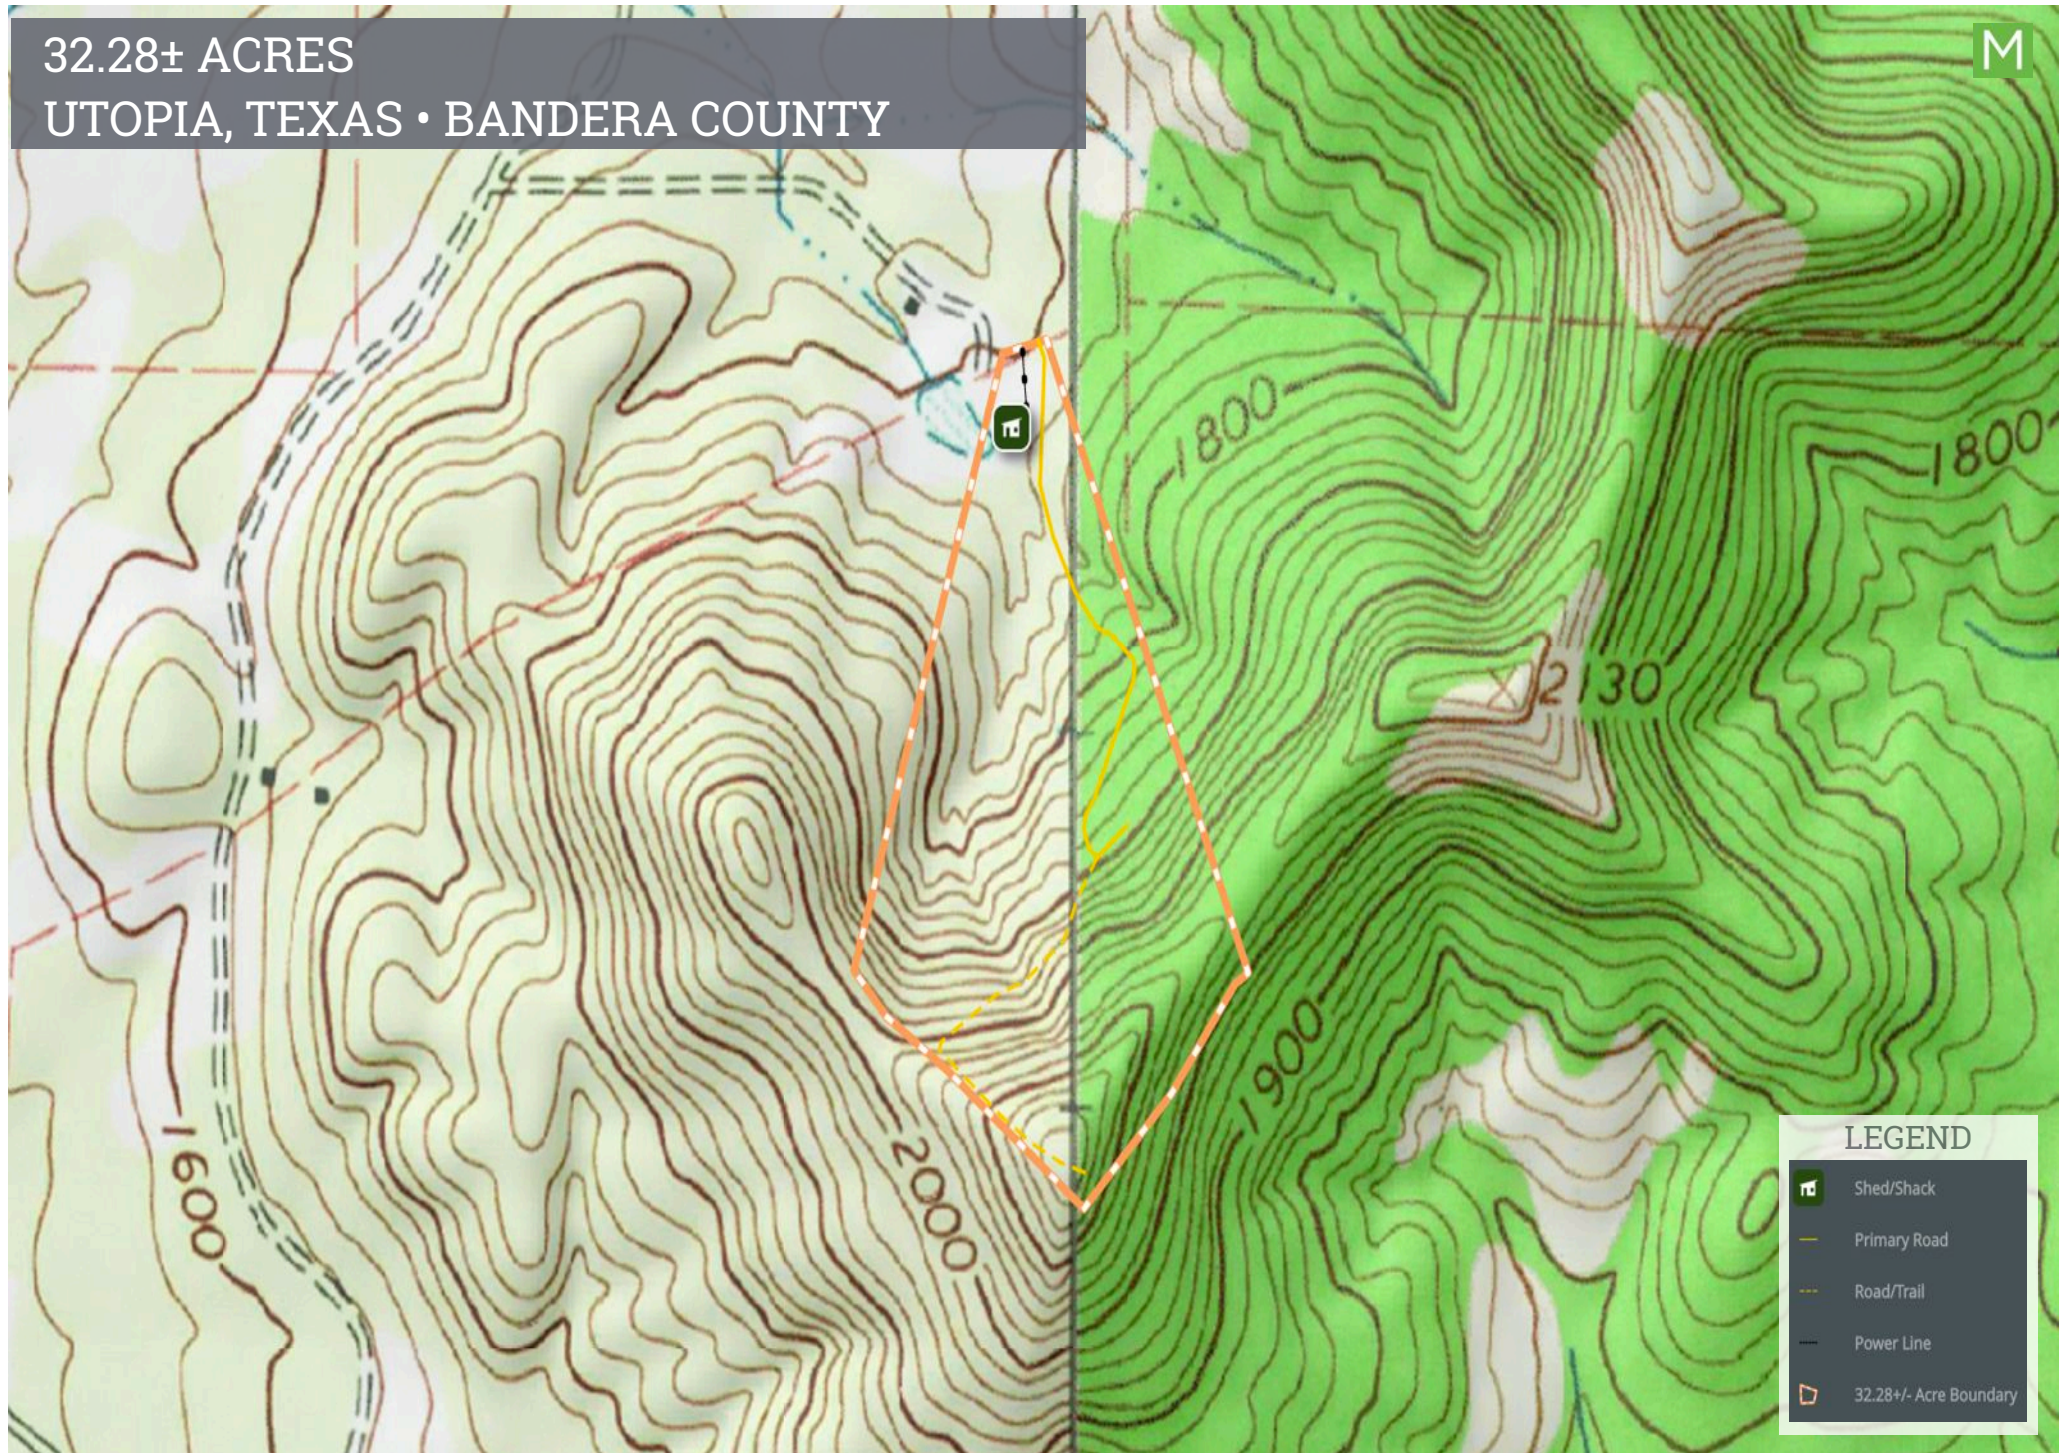

32.28± ACRES
UTOPIA, TEXAS • BANDERA COUNTY

M

LEGEND

-  Shed/Shack
-  Primary Road
-  Road/Trail
-  Power Line
-  32.28±- Acre Boundary

Lines and Acreage on aerial are approximate and may not represent exact boundary lines. Property is subject to survey.